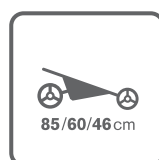

praktické držiaky na prenášanie vaničky

malé rozmery po zložení

nánožník, plecniak, pumpička, mäkká vnútorná vložka a sieťka na vaničku v komplete

| 02

| EN

- modern aluminum frame
- stroller seat can be mounted facing forwards or backwards
- comfortable seat with independent 3-step backrest adjustment
- chassis compatible with Neo or Cabrio Fix Maxi Cosi car safety seat – special adapters needed to mount the car seat on the chassis
- all wheels inflatable, with shock absorption; front swivel wheels lockable for forward movement
- height adjustable handle, wide adjustable footrest
- functional stroller hood – can be extended for extra size
- bassinet with adjustable backrest and convenient carry handle
- comes complete with footmuff, rucksack, pump, soft padding, plastic raincover and bassinet mosquito net