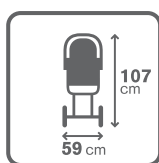

CZ

1. 1 hliníkový kočárek s pohodlným systémem skládání
2. 2 nový vylepšený design
3. 3 přední otočná kola s aretací, všechna kola jsou odpružená
4. 4 můžete použít pouze jednu ruku k ovládní, plynule nastavitelné opěradlo, spojená rukojeť
5. 5 nastavitelná opěrka nohou a odnímatelné bezpečnostní madlo
6. 6 bezpečná brzda blokuje zároveň obě zadní kola
7. 7 nánožník a pouzdro na telefon ve výbavě

SK

1. 1 hliníkový kočik s praktickým mechanizmom skladania
2. 2 nová zdokonalená konštrukcia
3. 3 samonastaviteľné predné kolesá s možnosťou zabrzdzenia – amortizácia všetkých kolies
4. 4 flexibilne regulovateľná opierka chrbta s jednoduchou manipuláciou, plná rukoväť
5. 5 regulovateľná opierka nôh, odnímateľné madlo
6. 6 bezpečná brzda, blokujúca súčasne obe zadné kolesá
7. 7 nánožník a púzdro na mobil v komplete