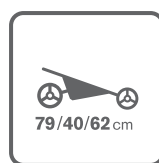

CZ

1. 1 klasický univerzální kočárek s odpružením
2. 2 všechny kola nafukovací a odpružená
3. 3 vzdušná hluboká korba s regulací zádové opěrky a pohodlným systémem uchycení na konstrukci kočárku
4. 4 sportovní verzi je možno nasadit dvěma směry
5. 5 3-stupňová regulace opěrky zad až do ležící polohy, regulace opěrky noh
6. 6 regulace rukojeti
7. 7 malé rozměry po složení
8. 8 možnost montáže autosedačky Cabrio Fix Maxi cosi
9. 9 ve výbavě-nánožník, taška s přebalovací podložkou a fólie proti nepřízní počasí

SK

1. 1 klasický kombinovaný kočík, s možnosťou hojdania
2. 2 všetky kolesá sú amortizované a nafukovacie
3. 3 veľká, vzdušná vanička s regulovateľnou opierkou hlavy a jednoduchým systémom upevnenia a odopnutia na konštrukcii kočíka
4. 4 sedaciu časť je možné namontovať v / proti smere jazdy
5. 5 regulovateľná opierka chrbta /3 polohy/ a nožičiek,
6. 6 výškovo nastaviteľná rukočť
7. 7 malé rozmery po zložení
8. 8 možnosť montáže autosedačky Cabrio Fix Maxi Cosi
9. 9 súčasťou kompletu je nánožník, príručná taška s prebalovacou podložkou, pláštenka na vaničku