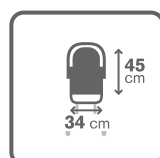

| 02

| 03

| 04

| 06

| 07

| EN

modern aluminum stroller of umbrella type with a convenient carrying handle

double swiveling front wheels, lockable for forward movement – all wheels with shock absorption