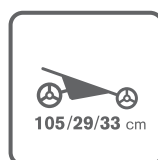

| 02

| 04

| 06

| 07

NEW

| 05

| EN

ultra light-weight (5,5 kg), aluminium stroller with a shoulder belt for transport