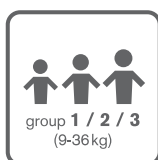

| 01

| EN

car safety seat for three weight groups: group 1 (from 9 – 18 kg), group 2 (from 18 – 22 kg), group 3 (from 22 – 36 kg)

type approved according to Regulation ECE R44/04 and manufactured in a factory with ISO 9001:2000 certificate

new, easy to install ergonomics armrests and adjustable headrest

upholstery made from high quality airflow fabric

five-point harness with adjustable length and soft shoulder pads

backrest can be removed to obtain a booster seat for older children

| PL

fotelik dla trzech grup wagowych: grupa 1 (od 9 - 18 kg), grupa 2 (od 18 – 22 kg), grupa 3 (od 22 - 36 kg)

fotelik samochodowy homologowany na podstawie regulaminu ECE R44/04 i produkowany w fabryce posiadającej certyfikat ISO 9001:2000

nowe, łatwe w montażu ergonomiczne podłokietniki i regulowany zagłówek

pięciopunktowe pasy bezpieczeństwa z regulacją długości i miękkimi ochroniaczami

tapicerka wykonana z wysokiej jakości materiałów

możliwość demontażu oparcia i uzyskania siedziska dla starszych dzieci