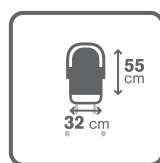

CZ

1. 1 klasický univerzální kočárek s odpružením
2. 2 všechny kola nafukovací a odpružená
3. 3 vzdušná hluboká korba s regulací zádové opěrky a pohodlným systémem uchycení na konstrukci kočárku
4. 4 sportovní verzi je možno nasadit dvěma směry
5. 5 3-stupňová regulace opěrky zad až do ležící polohy, regulace opěrky noh
6. 6 regulace rukojeti
7. 7 malé rozměry po složení
8. 8 možnost montáže autosedačky Cabrio Fix Maxi cosi
9. 9 ve výbavě-nánožník, taška s přebalovací podložkou a fólie proti nepřízní počasí

SK

1. 1 klasický kombinovaný kočík, s možnosťou hojdania
2. 2 všetky kolesá sú amortizované a nafukovacie
3. 3 veľká, vzdušná vanička s regulovateľnou opierkou hlavy a jednoduchým systémom upevnenia a odopnutia na konštrukcii kočíka
4. 4 sedaciu časť je možné namontovať v / proti smere jazdy
5. 5 regulovateľná opierka chrbta /3 polohy/ a nožičiek,
6. 6 výškovo nastaviteľná rukočť
7. 7 malé rozmery po zložení
8. 8 možnosť montáže autosedačky Cabrio Fix Maxi Cosi
9. 9 súčasťou kompletu je nánožník, príručná taška s prebalovacou podložkou, pláštenka na vaničku