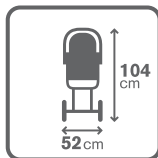

| 04

| EN

modern aluminium stroller of the umbrella type with a convenient handle for carrying
 smooth and silent backrest regulation, detachable bumper bar.
 adjustable handle height
 safety lock preventing the stroller against accidental folding
 comes with a plastic windcover and footmuff