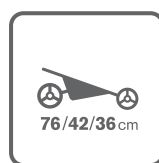

CZ

1. 1 hliníkový kočárek s pohodlným systémem skládání
2. 2 nový vylepšený design
3. 3 přední otočná kola s aretací, všechna kola jsou odpružená
4. 4 můžete použít pouze jednu ruku k ovládní, plynule nastavitelné opěradlo, spojená rukojeť
5. 5 nastavitelná opěrka nohou a odnímatelné bezpečnostní madlo
6. 6 bezpečná brzda blokuje zároveň obě zadní kola
7. 7 nánožník a pouzdro na telefon ve výbavě

SK

1. 1 hliníkový kočik s praktickým mechanizmom skladania
2. 2 nová zdokonalená konštrukcia
3. 3 samonastaviteľné predné kolesá s možnosťou zabrzdzenia – amortizácia všetkých kolies
4. 4 flexibilne regulovateľná opierka chrbta s jednoduchou manipuláciou, plná rukoväť
5. 5 regulovateľná opierka nôh, odnímateľné madlo
6. 6 bezpečná brzda, blokujúca súčasne obe zadné kolesá
7. 7 nánožník a púzdro na mobil v komplete