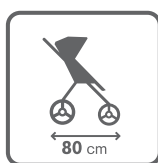

CZ

1. 1 klasický univerzální kočárek s odpružením
2. 2 všechny kola nafukovací a odpružená
3. 3 vzdušná hluboká korba s regulací zádové opěrky a pohodlným systémem uchycení na konstrukci kočárku
4. 4 sportovní verzi je možno nasadit dvěma směry
5. 5 3-stupňová regulace opěrky zad až do ležící polohy, regulace opěrky noh
6. 6 regulace rukojeti
7. 7 malé rozměry po složení
8. 8 možnost montáže autosedačky Cabrio Fix Maxi cosi
9. 9 ve výbavě-nánožník, taška s přebalovací podložkou a fólie proti nepřízní počasí

SK

1. 1 klasický kombinovaný kočík, s možnosťou hojdania
2. 2 všetky kolesá sú amortizované a nafukovacie
3. 3 veľká, vzdušná vanička s regulovateľnou opierkou hlavy a jednoduchým systémom upevnenia a odopnutia na konštrukcii kočíka
4. 4 sedaciu časť je možné namontovať v / proti smere jazdy
5. 5 regulovateľná opierka chrbta /3 polohy/ a nožičiek,
6. 6 výškovo nastaviteľná rukočť
7. 7 malé rozmery po zložení
8. 8 možnosť montáže autosedačky Cabrio Fix Maxi Cosi
9. 9 súčasťou kompletu je nánožník, príručná taška s prebalovacou podložkou, pláštenka na vaničku