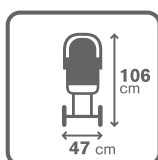

| 02

| 04

| 06

| 07

NEW

| 05

| EN

ultra light-weight (5,5 kg), aluminium stroller with a shoulder belt for transport