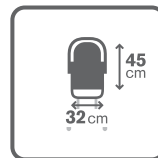

| 04

| EN

modern aluminium stroller of the umbrella type with a convenient handle for carrying
 smooth and silent backrest regulation, detachable bumper bar.
 adjustable handle height
 safety lock preventing the stroller against accidental folding
 comes with a plastic windcover and footmuff