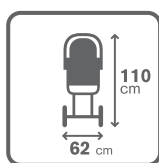

CZ

1. 1 klasický univerzální kočárek s odpružením
2. 2 všechny kola nafukovací a odpružená
3. 3 vzdušná hluboká korba s regulací zádové opěrky a pohodlným systémem uchycení na konstrukci kočárku
4. 4 sportovní verzi je možno nasadit dvěma směry
5. 5 3-stupňová regulace opěrky zad až do ležící polohy, regulace opěrky noh
6. 6 regulace rukojeti
7. 7 malé rozměry po složení
8. 8 možnost montáže autosedačky Cabrio Fix Maxi cosi
9. 9 ve výbavě-nánožník, taška s přebalovací podložkou a fólie proti nepřízní počasí

SK

1. 1 klasický kombinovaný kočík, s možnosťou hojdania
2. 2 všetky kolesá sú amortizované a nafukovacie
3. 3 veľká, vzdušná vanička s regulovateľnou opierkou hlavy a jednoduchým systémom upevnenia a odopnutia na konštrukcii kočíka
4. 4 sedaciu časť je možné namontovať v / proti smere jazdy
5. 5 regulovateľná opierka chrbta /3 polohy/ a nožičiek,
6. 6 výškovo nastaviteľná rukočť
7. 7 malé rozmery po zložení
8. 8 možnosť montáže autosedačky Cabrio Fix Maxi Cosi
9. 9 súčasťou kompletu je nánožník, príručná taška s prebalovacou podložkou, pláštenka na vaničku