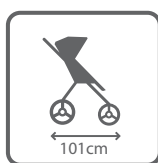

| CZ

1. 1 moderní hliníkový univerzální kočárek 3v1
2. 2 možnost montáže autosedačky Neo s adaptérem
3. 3 přenášení hluboké korby za pohodlný úchop
4. 4 přední otočná kola se zajištěním
5. 5 rukojeť s regulací výšky
6. 6 odepínací textilie u sportovní verze
7. 7 všechna nafukovací kola a zadní kola s regulací odpružení
8. 8 regulace zádové opěrky a opěrky noh u sportovní verze a zádové opěrky u korby
9. 9 odepínací část skládací boudičky korby s okénkem a sítkou
10. 10 ve výbavě nánožník na hlubokou a sportovní verzi, taška, fólie proti dešti na korbu, pumpička

| SK

1. 1 univerzálny kočík s hliníkovou konštrukciou
2. 2 možnosť montáže autosedačky NEO s adaptéromi
3. 3 všetky kolesá nafukovacie, možnosť regulácie amortizácie zadných kolies
4. 4 otočné predné kolesá s možnosťou zabrzdzenia
5. 5 odnímateľný poťah sedacej časti, možnosť demontáže madla
6. 6 regulácia opierky chrbta a nôh v športovom prevedení, regulácia opierky chrbta vo vaničke
7. 7 odopínateľná zadná časť strechy umožňujúca priechod vzduchu
8. 8 možnosť prenášania vaničky za praktické držiaky
9. 9 vanička s vreckom v bočnej časti
10. 10 súčasťou je príručná taška, nánožník, pláštenka na vaničku a pumpa