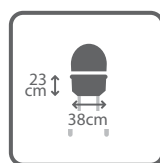

| CZ

1. 1 moderní hliníkový univerzální kočárek 3v1
2. 2 možnost montáže autosedačky Neo s adaptérem
3. 3 přenášení hluboké korby za pohodlný úchop
4. 4 přední otočná kola se zajištěním
5. 5 rukojeť s regulací výšky
6. 6 odepínací textilie u sportovní verze
7. 7 všechna nafukovací kola a zadní kola s regulací odpružení
8. 8 regulace zádové opěrky a opěrky noh u sportovní verze a zádové opěrky u korby
9. 9 odepínací část skládací boudičky korby s okénkem a sítkou
10. 10 ve výbavě nánožník na hlubokou a sportovní verzi, taška, fólie proti dešti na korbu, pumpička

| SK

1. 1 univerzálny kočík s hliníkovou konštrukciou
2. 2 možnosť montáže autosedačky NEO s adaptéromi
3. 3 všetky kolesá nafukovacie, možnosť regulácie amortizácie zadných kolies
4. 4 otočné predné kolesá s možnosťou zabrzdzenia
5. 5 odnímateľný poťah sedacej časti, možnosť demontáže madla
6. 6 regulácia opierky chrbta a nôh v športovom prevedení, regulácia opierky chrbta vo vaničke
7. 7 odopínateľná zadná časť strechy umožňujúca priechod vzduchu
8. 8 možnosť prenášania vaničky za praktické držiaky
9. 9 vanička s vreckom v bočnej časti
10. 10 súčasťou je príručná taška, nánožník, pláštenka na vaničku a pumpa