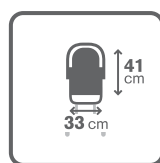

CZ

1. 1 hliníkový kočárek s pohodlným systémem skládání
2. 2 nový vylepšený design
3. 3 přední otočná kola s aretací, všechna kola jsou odpružená
4. 4 můžete použít pouze jednu ruku k ovládní, plynule nastavitelné opěradlo, spojená rukojeť
5. 5 nastavitelná opěrka nohou a odnímatelné bezpečnostní madlo
6. 6 bezpečná brzda blokuje zároveň obě zadní kola
7. 7 nánožník a pouzdro na telefon ve výbavě

SK

1. 1 hliníkový kočik s praktickým mechanizmom skladania
2. 2 nová zdokonalená konštrukcia
3. 3 samonastaviteľné predné kolesá s možnosťou zabrzdzenia – amortizácia všetkých kolies
4. 4 flexibilne regulovateľná opierka chrbta s jednoduchou manipuláciou, plná rukoväť
5. 5 regulovateľná opierka nôh, odnímateľné madlo
6. 6 bezpečná brzda, blokujúca súčasne obe zadné kolesá
7. 7 nánožník a púzdro na mobil v komplete