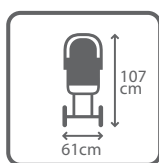

| CZ

1. 1 moderní hliníkový univerzální kočárek 3v1
2. 2 možnost montáže autosedačky Neo s adaptérem
3. 3 přenášení hluboké korby za pohodlný úchop
4. 4 přední otočná kola se zajištěním
5. 5 rukojeť s regulací výšky
6. 6 odepínací textilie u sportovní verze
7. 7 všechna nafukovací kola a zadní kola s regulací odpružení
8. 8 regulace zádové opěrky a opěrky noh u sportovní verze a zádové opěrky u korby
9. 9 odepínací část skládací boudičky korby s okénkem a sítkou
10. 10 ve výbavě nánožník na hlubokou a sportovní verzi, taška, fólie proti dešti na korbu, pumpička

| SK

1. 1 univerzálny kočík s hliníkovou konštrukciou
2. 2 možnosť montáže autosedačky NEO s adaptéromi
3. 3 všetky kolesá nafukovacie, možnosť regulácie amortizácie zadných kolies
4. 4 otočné predné kolesá s možnosťou zabrzdzenia
5. 5 odnímateľný poťah sedacej časti, možnosť demontáže madla
6. 6 regulácia opierky chrbta a nôh v športovom prevedení, regulácia opierky chrbta vo vaničke
7. 7 odopínateľná zadná časť strechy umožňujúca priechod vzduchu
8. 8 možnosť prenášania vaničky za praktické držiaky
9. 9 vanička s vreckom v bočnej časti
10. 10 súčasťou je príručná taška, nánožník, pláštenka na vaničku a pumpa