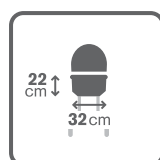

praktické držiaky na prenášanie vaničky

malé rozmery po zložení

nánožník, plecniak, pumpička, mäkká vnútorná vložka a sieťka na vaničku v komplete

| 02

| EN

- modern aluminum frame
- stroller seat can be mounted facing forwards or backwards
- comfortable seat with independent 3-step backrest adjustment
- chassis compatible with Neo or Cabrio Fix Maxi Cosi car safety seat – special adapters needed to mount the car seat on the chassis
- all wheels inflatable, with shock absorption; front swivel wheels lockable for forward movement
- height adjustable handle, wide adjustable footrest
- functional stroller hood – can be extended for extra size
- bassinet with adjustable backrest and convenient carry handle
- comes complete with footmuff, rucksack, pump, soft padding, plastic raincover and bassinet mosquito net