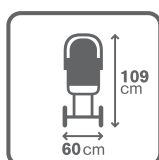

praktické držiaky na prenášanie vaničky

malé rozmery po zložení

nánožník, plecniak, pumpička, mäkká vnútorná vložka a sieťka na vaničku v komplete

| 02

| EN

- modern aluminum frame
- stroller seat can be mounted facing forwards or backwards
- comfortable seat with independent 3-step backrest adjustment
- chassis compatible with Neo or Cabrio Fix Maxi Cosi car safety seat – special adapters needed to mount the car seat on the chassis
- all wheels inflatable, with shock absorption; front swivel wheels lockable for forward movement
- height adjustable handle, wide adjustable footrest
- functional stroller hood – can be extended for extra size
- bassinet with adjustable backrest and convenient carry handle
- comes complete with footmuff, rucksack, pump, soft padding, plastic raincover and bassinet mosquito net