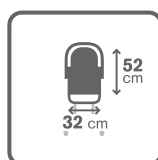

| 02

| 04

| 06

| 07

NEW

| 05

| EN

ultra light-weight (5,5 kg), aluminium stroller with a shoulder belt for transport